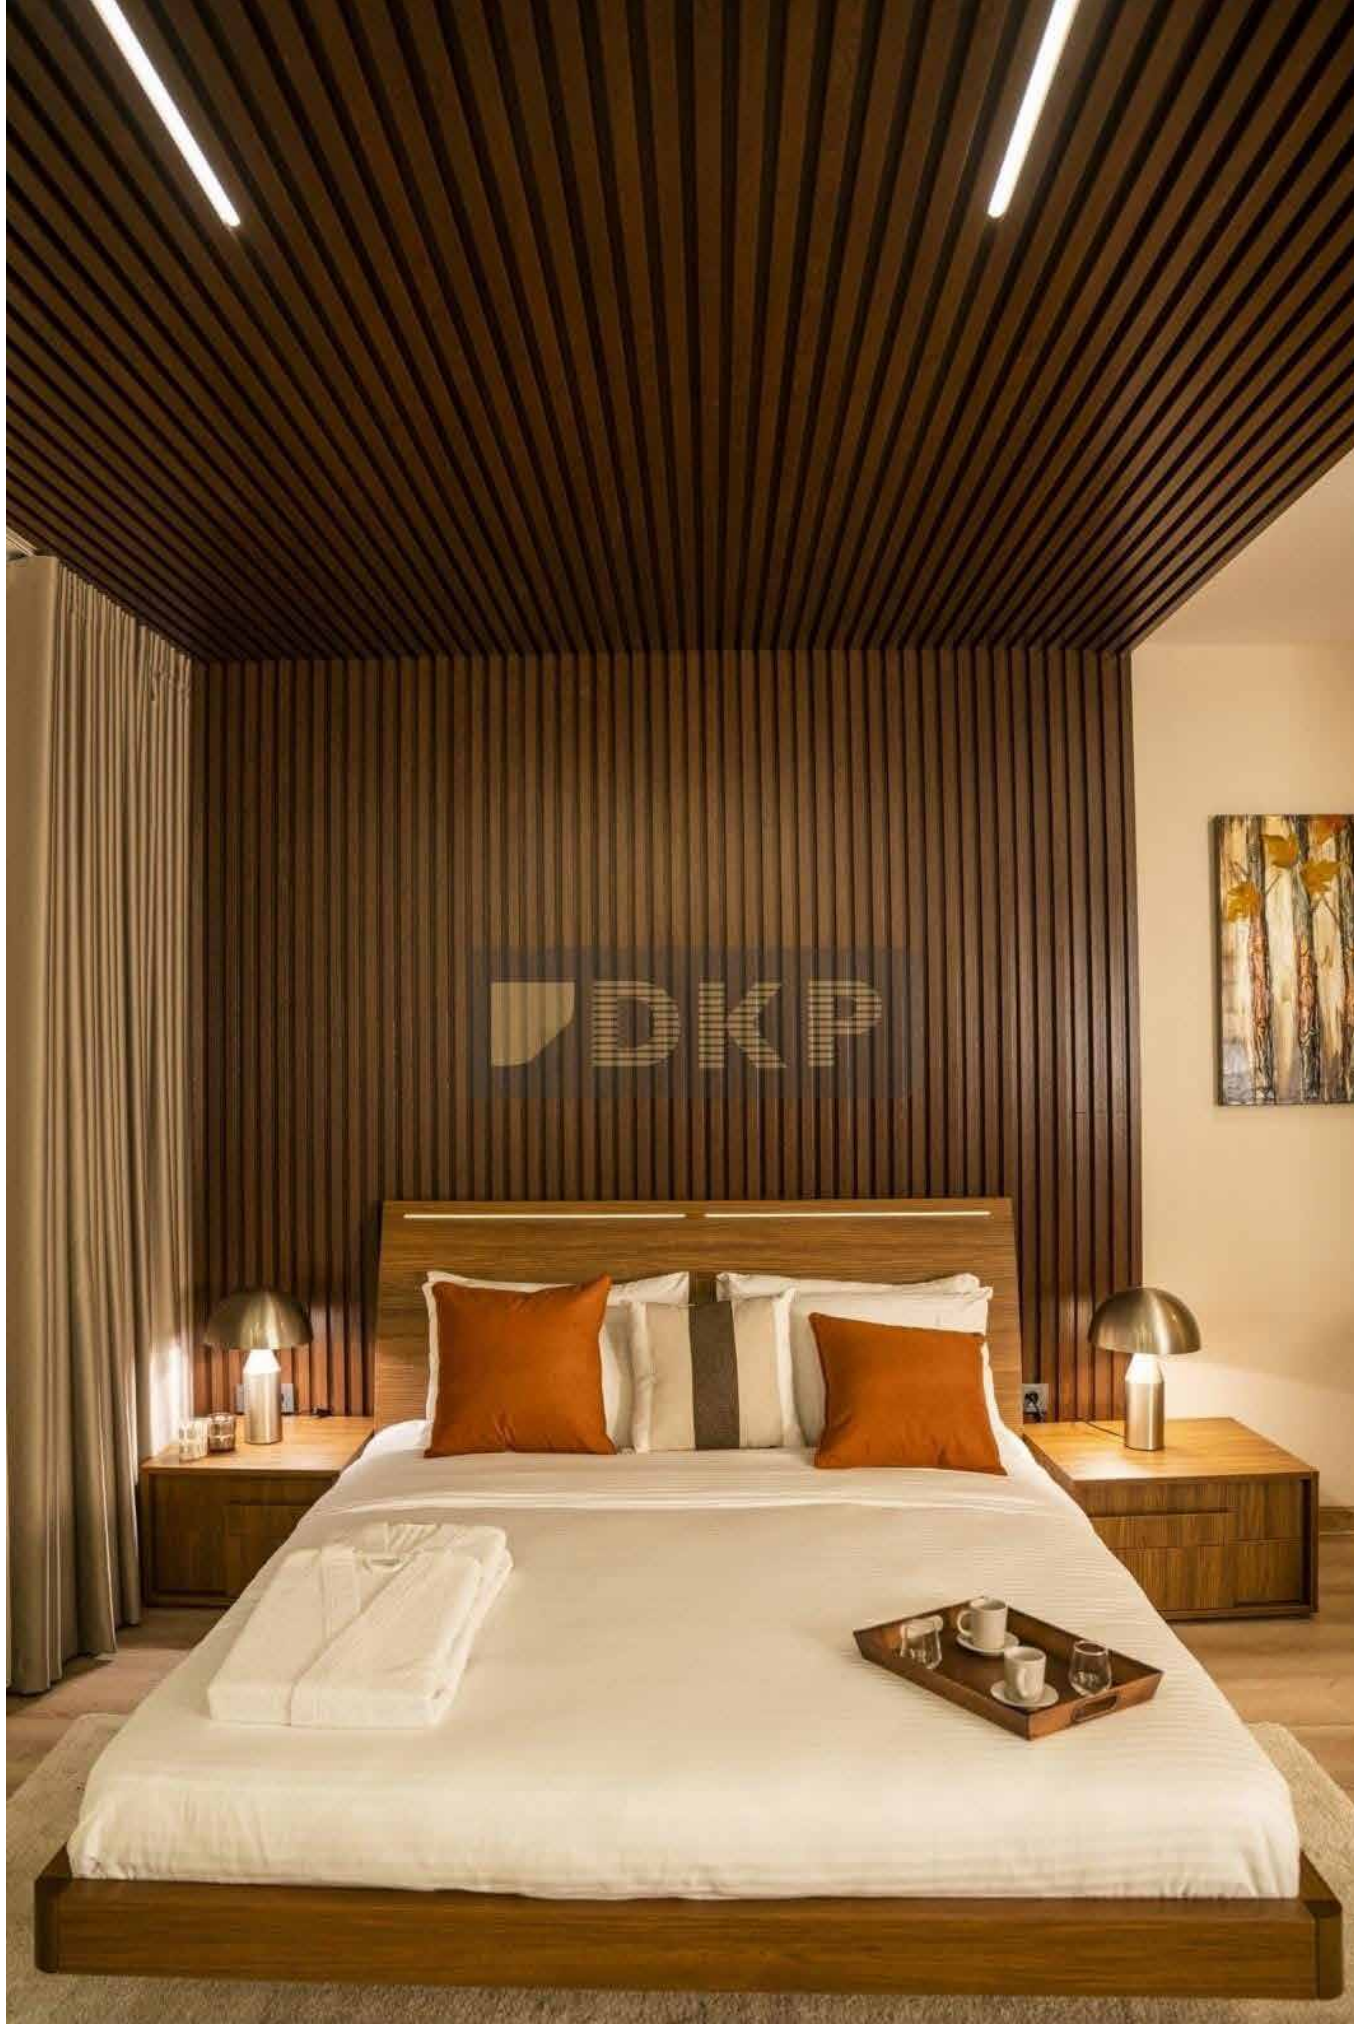

EXTERIOR KARTELA • Dış Mekan Renk ve Doku Seçenekleri

INTERIOR KARTELA • İç Mekan Renk ve Doku Seçenekleri

Showroom Uygulamamız

Ziyarete Bekleriz

The logo for Cevik Orman Ürünleri features a stylized green circular icon on the left, composed of several curved segments. To its right, the word "CEVİK" is written in a bold, gold-colored, sans-serif font. Below "CEVİK", the words "ORMAN ÜRÜNLERİ" are written in a bold, green, sans-serif font.