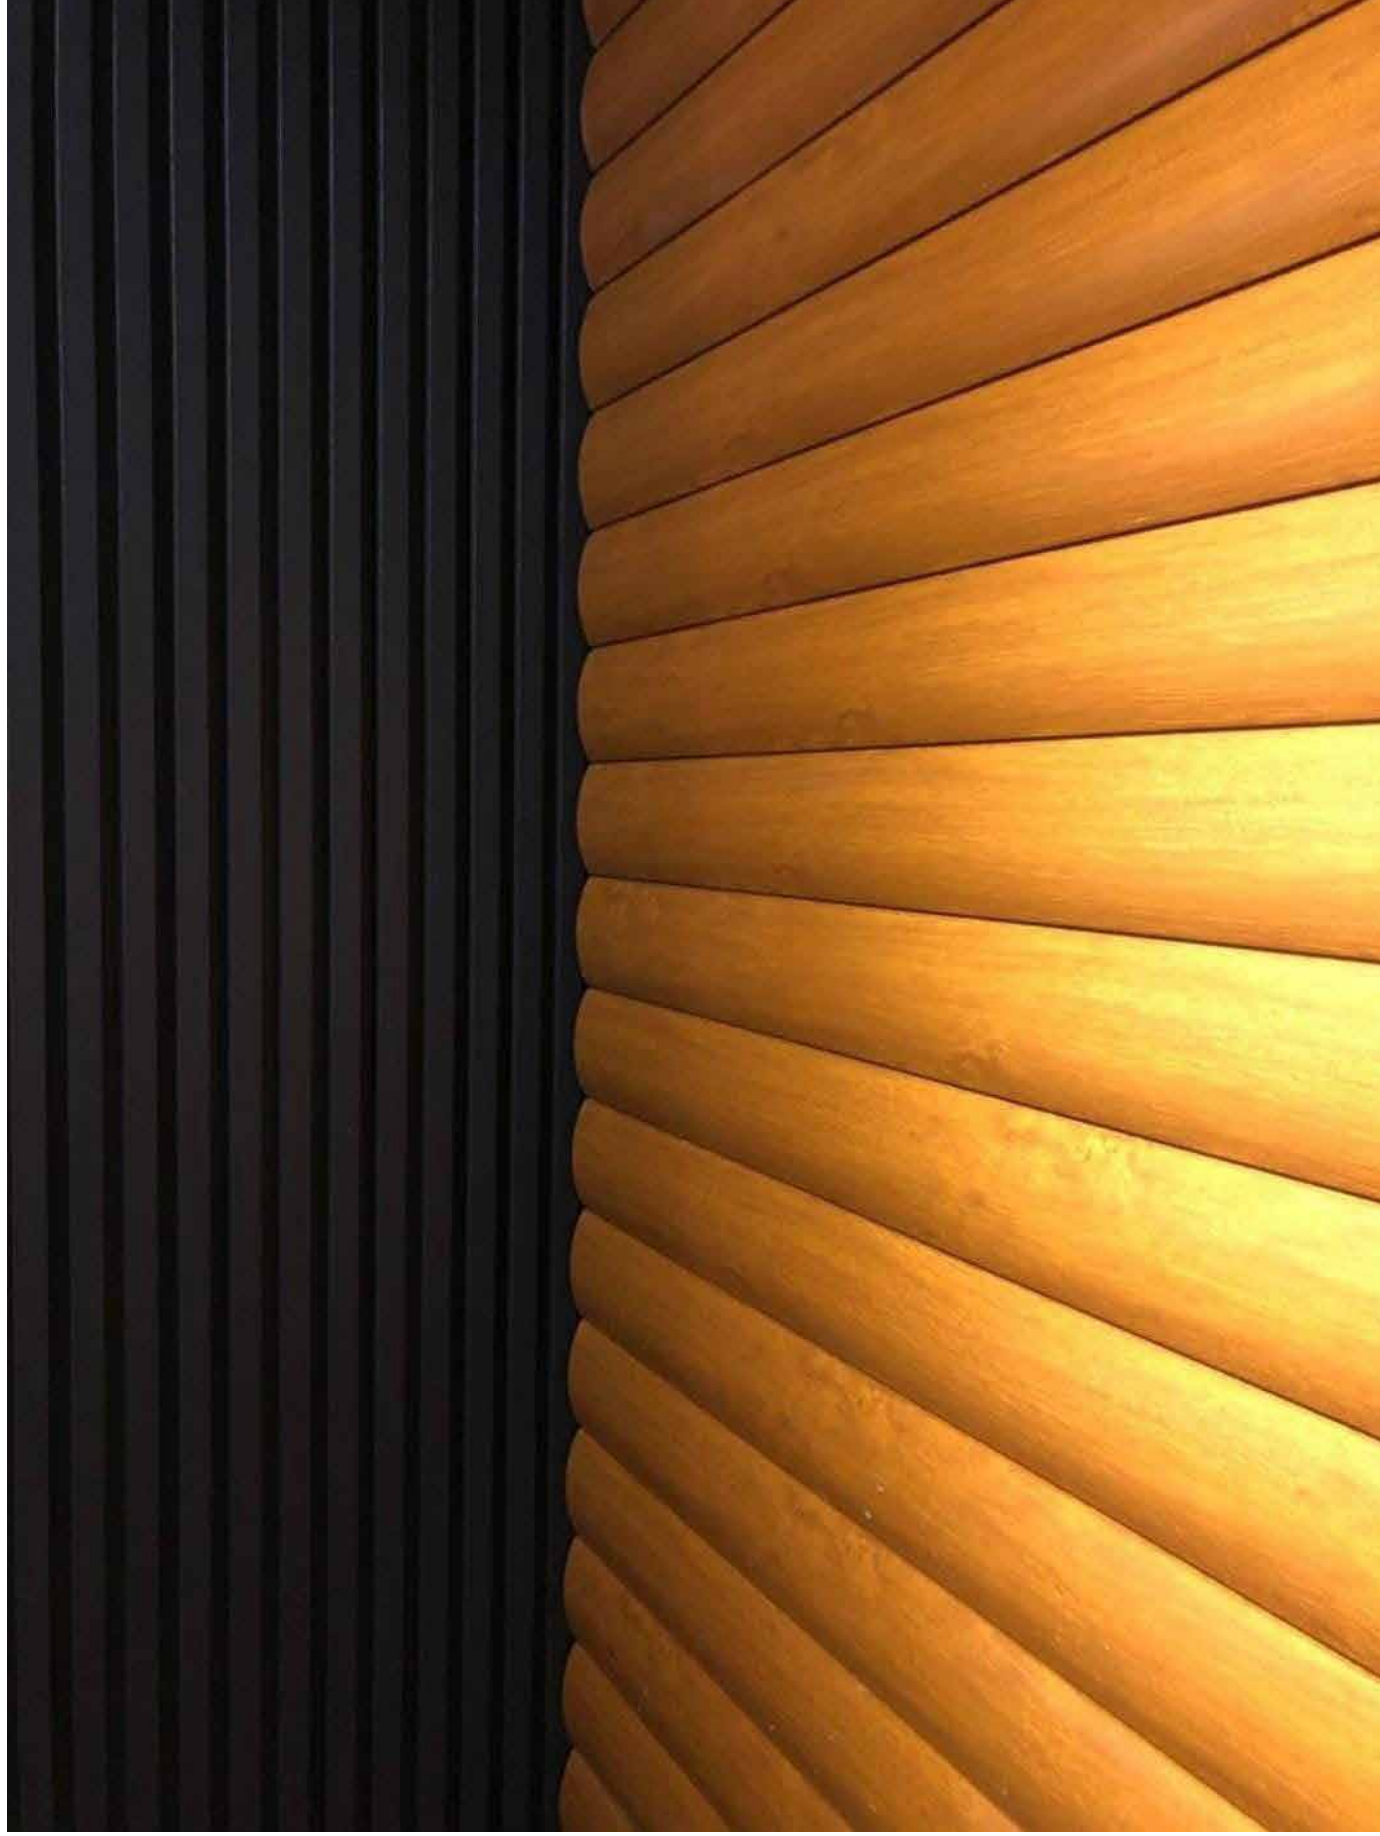

EXTERIOR KARTELA • Dış Mekan Renk ve Doku Seçenekleri

INTERIOR KARTELA • İç Mekan Renk ve Doku Seçenekleri

Showroom Uygulamamız

Ziyarete Bekleriz

The logo for Cevik Orman Ürünleri features a stylized green circular icon on the left, composed of several curved segments. To its right, the word "CEVİK" is written in a bold, gold-colored, sans-serif font. Below "CEVİK", the words "ORMAN ÜRÜNLERİ" are written in a bold, green, sans-serif font.