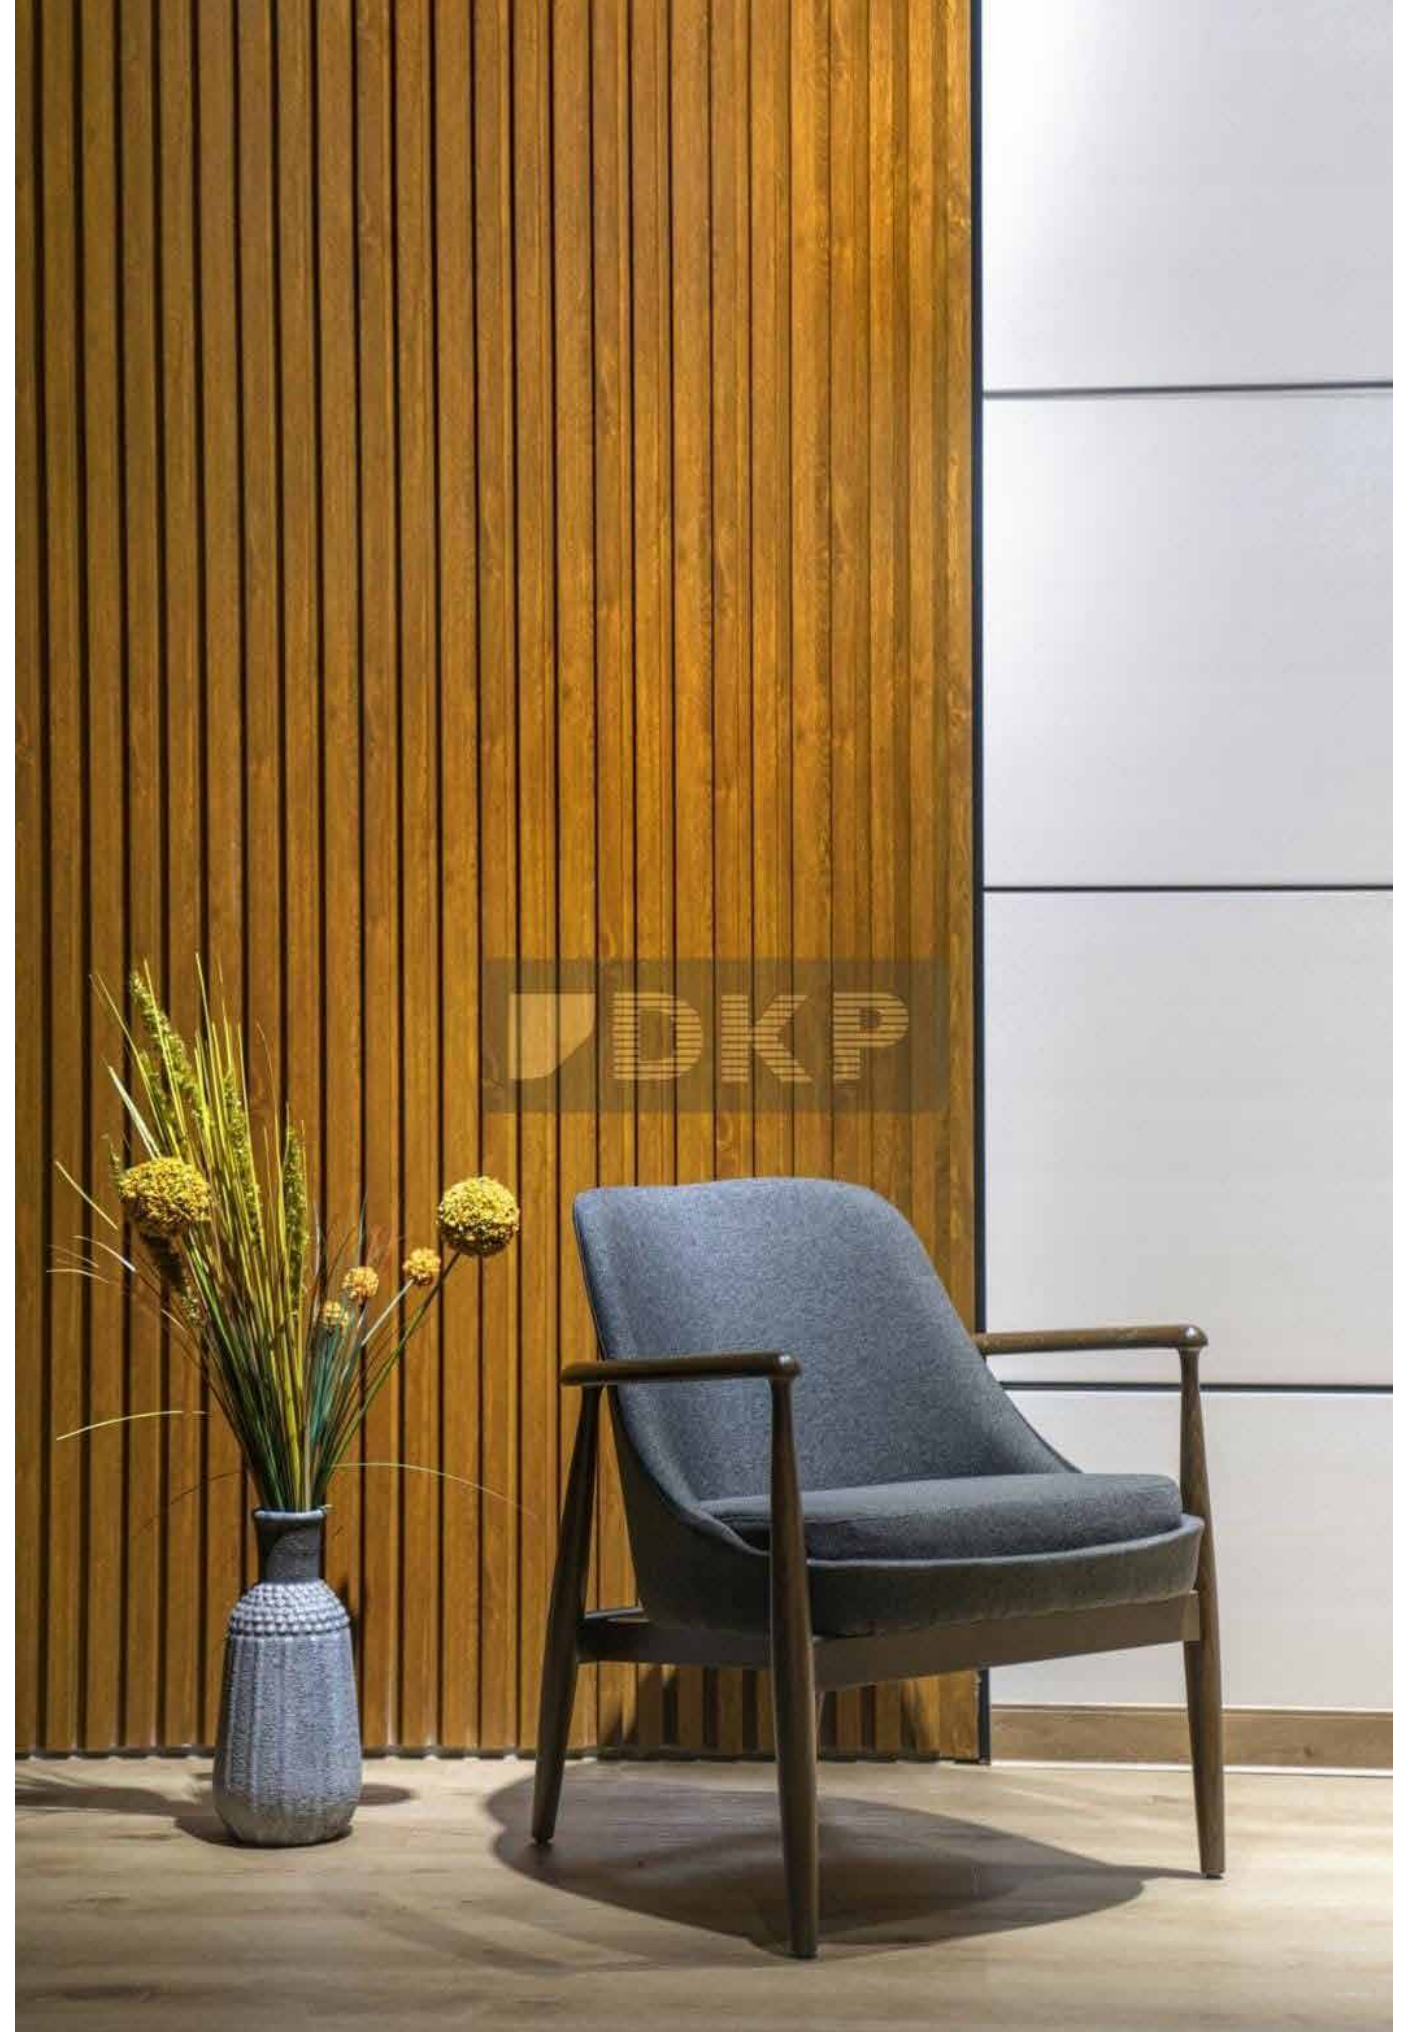

EXTERIOR KARTELA • Dış Mekan Renk ve Doku Seçenekleri

INTERIOR KARTELA • İç Mekan Renk ve Doku Seçenekleri

Showroom Uygulamamız

Ziyarete Bekleriz

The logo for Cevik Orman Ürünleri features a stylized green circular icon on the left, composed of several curved segments. To its right, the word "CEVİK" is written in a bold, gold-colored, sans-serif font. Below "CEVİK", the words "ORMAN ÜRÜNLERİ" are written in a bold, green, sans-serif font.